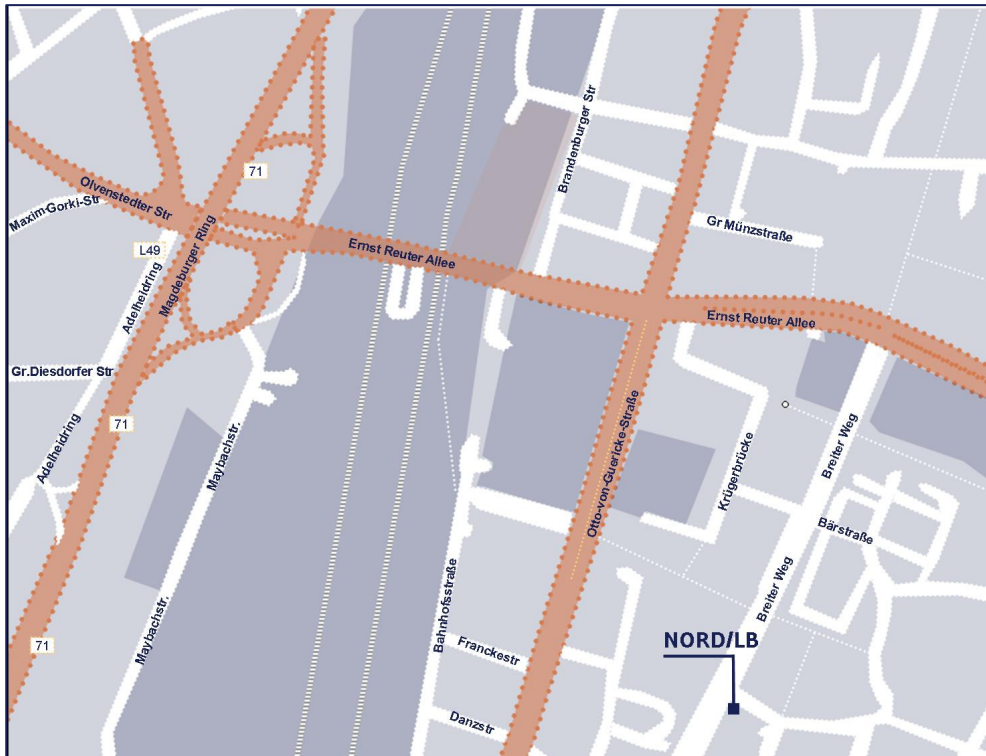

Here you'll find us

...in Magdeburg

ROUTE TO NORD/LB Magdeburg:
NORD/LB
Breiter Weg 7
D-39104 Magdeburg
Phone: 0049 391 589-0

Through the city center:

- **Route from A2, western direction – Hanover, as well as from Berlin direction Magdeburg.** Follow the „Magdeburger Ring/B189“ for about 8.5 km to exit to „Adelheidring/L49“, at the end of the exit, continue straight on, direction „Damaschkeplatz“. At „Damaschkeplatz“ turn right into „Ernst-Reuter-Allee“. Follow the road for 900m then turn right into „Breiter Weg“. 750m further, on the level of „Danzstraße“, turn around. 260 m further there's the NORD/LB, Breiter Weg on the right hand side. To reach the underground parking garage drive for another 20 m along „Breiter Weg“ and turn right before the colourful „Hundertwasser“-House into Arthur-Ruppin-Straße. 40 m further, at the end of „Arthur-Ruppin-Straße“, there's the entrance to the NORD/LB underground parking (also public parking garage).

- **Route from A14, southern direction – Leipzig**
Exit 5 „Magdeburg Sudenburg“, direction Magdeburg. Follow the „Magdeburger Ring/B71“ for about 8.8km till the exit „Damaschkeplatz“. At „Damaschkeplatz“ turn right into „Ernst-Reuter-Allee“. Follow the road for 900m then turn right into „Breiter Weg“. 750m further, on the level of „Danzstraße“, turn around. 260 m further there's the NORD/LB, Breiter Weg on the right hand side. To reach the underground parking garage drive for another 20 m along „Breiter Weg“ and turn right before the colourful „Hundertwasser“-House into „Arthur-Ruppin-Straße“. 40 m further, at the end of „Arthur-Ruppin-Straße“, there's the entrance to the NORD/LB underground parking (also public parking garage).