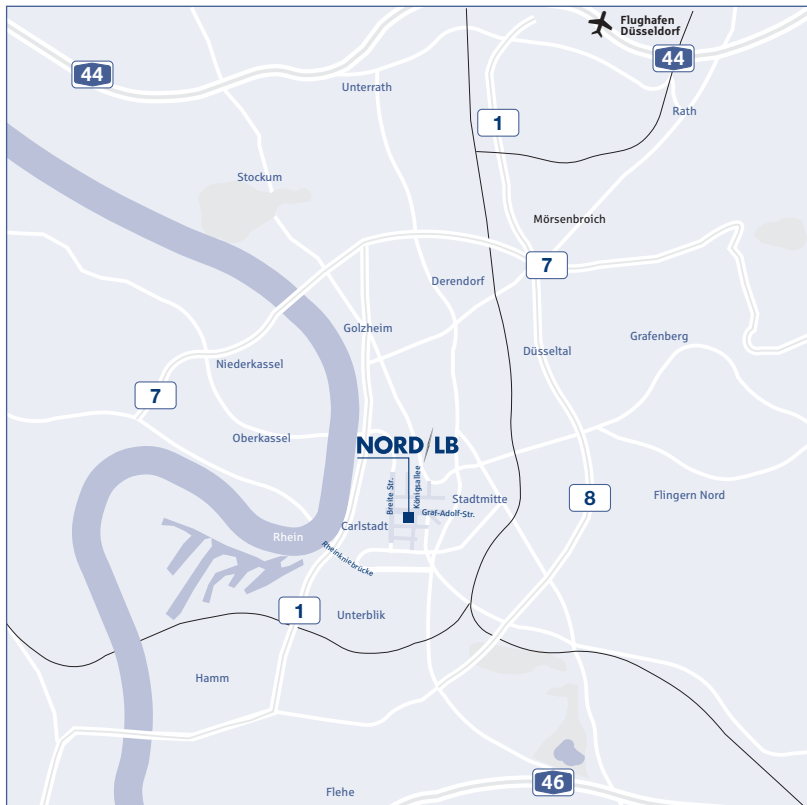

Here you'll find us. ...in Düsseldorf

Parking garages are located close by, in "Talstraße".
The NORD/LB entrance is next to the fitness centre, on the left.
Please ring the bell, we'll open the door and pick you up at the elevator.

ROUTE NORD/LB Königsallee

NORD/LB
Königsallee 63-65 „Kö Entree“
D-40215 Düsseldorf
Phone: +49 (0) 211 385496-0
Fax: +49 (0) 211 385496-29

- **Route from Hannover (A46) through Wuppertal:**

Exit direction "Zentrum" through Werstener-, Witzel-, Mecum-, Erasmus- and Corneliusstraße. Turn left into "Herzogstraße", then right into "Talstraße". Follow the street till corner Adersstraße/Königsallee, here you'll find the NORD/LB on the 2nd floor of the "Kö Entrees".

- **Route from direction South-West (A46):** Exit direction "Zentrum" and "Südzentrum". Direction Münchner Straße, Merowinger-, Friedrichstraße. Turn right into "Adersstraße"; on the left side, corner "Königsallee" you'll find the NORD/LB on the 2nd floor of the "Kö Entrees".

- **Route from North/Airport (A44) Direction "Zentrum", B8.** Follow the "Kennedydamm" on B1. Direction "Zentrum", through Fischer-, Hofgartenstraße. Then direction "Düsseldorf-Süd" (= south), "Bilk", "Uni", through "Berliner Allee", turn right into "Graf-Adolf-Straße". Turn left at "Kö Blick" into "Königsallee", you'll find the NORD/LB on the 2nd floor of the "Kö Entrees".

- **Route from North-West (A52):** Through "Brüsseler Straße" B7. Exit direction "Rheinallietunnel/über Rheinkniebrücke". Through "Kavalleriestraße", direction "Zentrum/Haroldstraße" follow "Graf-Adolf-Straße". Directly behind the "Kö Blick" turn right into Königsallee, you'll find the NORD/LB on the right side, on the 2nd floor of the "Kö Entrees".

- **Route to NORD/LB Düsseldorf by train:** Go by tram from main station: no. 704 – direction "Düsseldorf-Südfriedhof", platform 8 or no. 709 - direction "Neuss – Theodor-Heuss-Platz", platform 8. Exit at "Berliner Allee". Follow the "Graf-Adolf-Straße" to the corner "Königsallee", turn left at "Kö-Blick", you'll find the NORD/LB on the right side, on the 2nd floor of the "Kö Entrees" (next to the fitness centre).

NORD / LB

NORD/LB
Königsallee 63-65 „Kö Entree“
D-40215 Düsseldorf
Phone +49 (0) 211 385496-0
Fax +49 (0) 211 385496-29