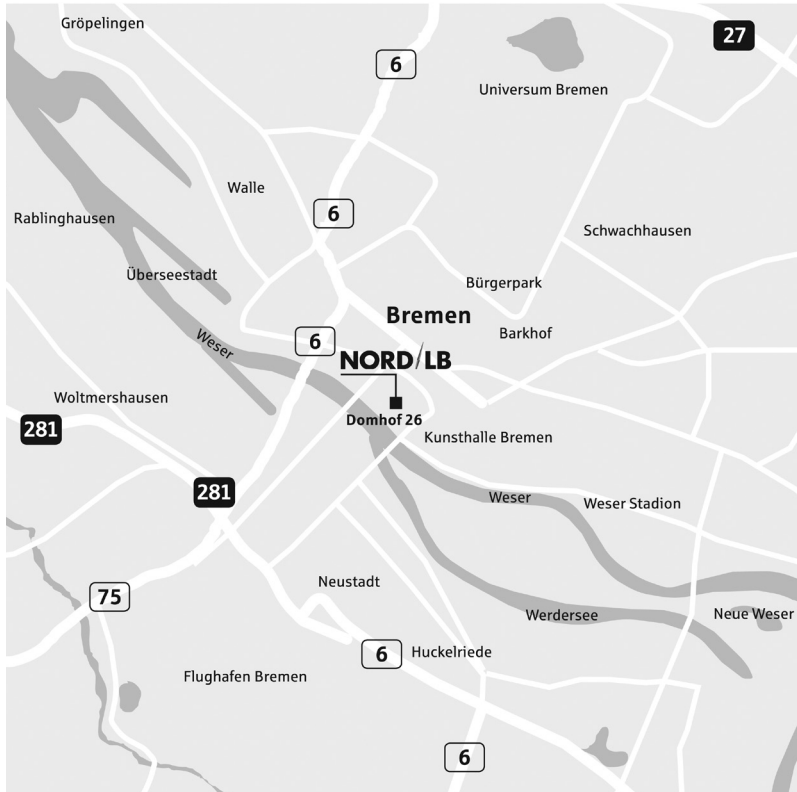

Hier finden Sie uns.

Directions – Bremen

NORD/LB
Bremen branch
Domshof 26
28195 Bremen
Phone: +49 (0)421 332-0

By car:

- // BLB customer garage
Domshof 26, 28195 Bremen
- // Katharinenklosterhof
Katharinenstraße 16, 28195 Bremen
- // Centre
Pelzerstraße 40, 28195 Bremen
- // Press centre
Langenstraße 31, 28195 Bremen
- // Violenstraße
Wilhardistraße 1, 28195 Bremen

From Bremen airport:

Tram no. 6 (towards university)
to Schlüsselkorb (approx. 13 minutes)

From Bremen railway station:

Tram no. 4 (towards Arsten)
Tram no. 6 (towards Neustadt)
Tram no. 8 (towards Huchting)
City bus no. 24 (towards Rablinghausen)
City bus no. 25 (towards Weidedamm)
Get off at Schlüsselkorb